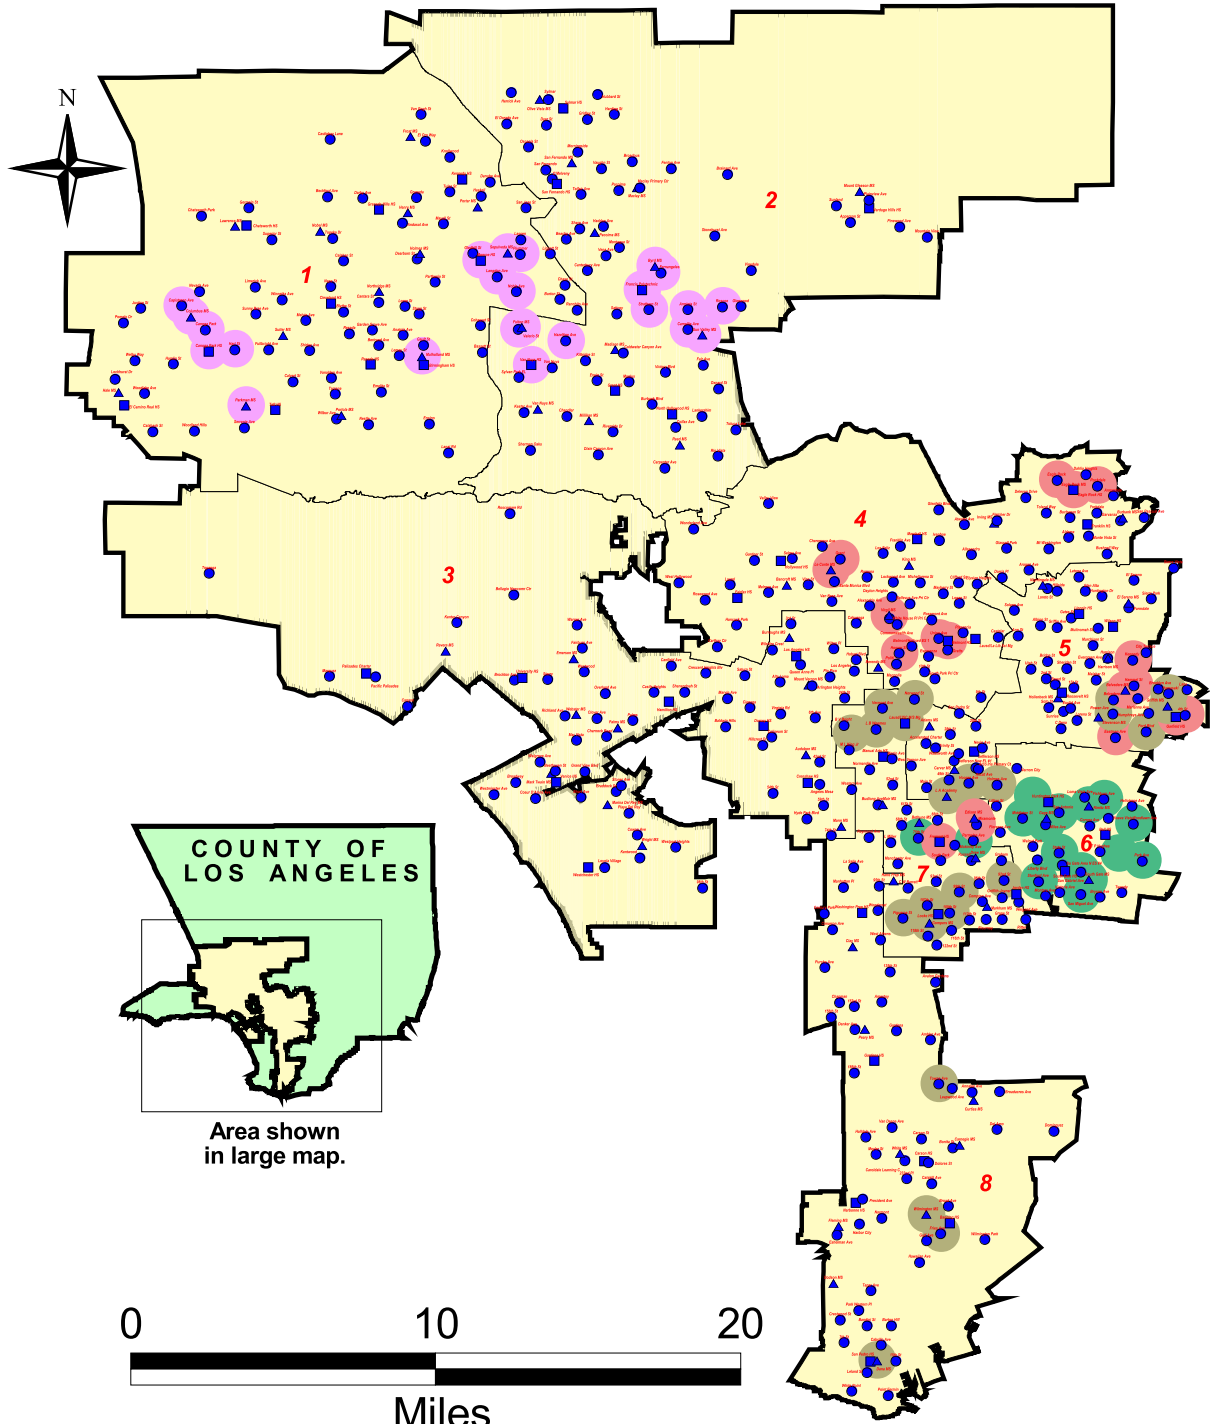

Los Angeles Unified School District (LAUSD)

Breathmobile[®] Sites

LEGEND:

| | |
|--------------|-------------------------------------|
| | Breathmobile [®] Sched. #1 |
| | Breathmobile [®] Sched. #2 |
| | Breathmobile [®] Sched. #3 |
| | Breathmobile [®] Sched. #4 |
| 1 - 8 | Local District IDs |
| | Local Districts Areas |
| | Elementary School |
| | High School |
| | Middle School |